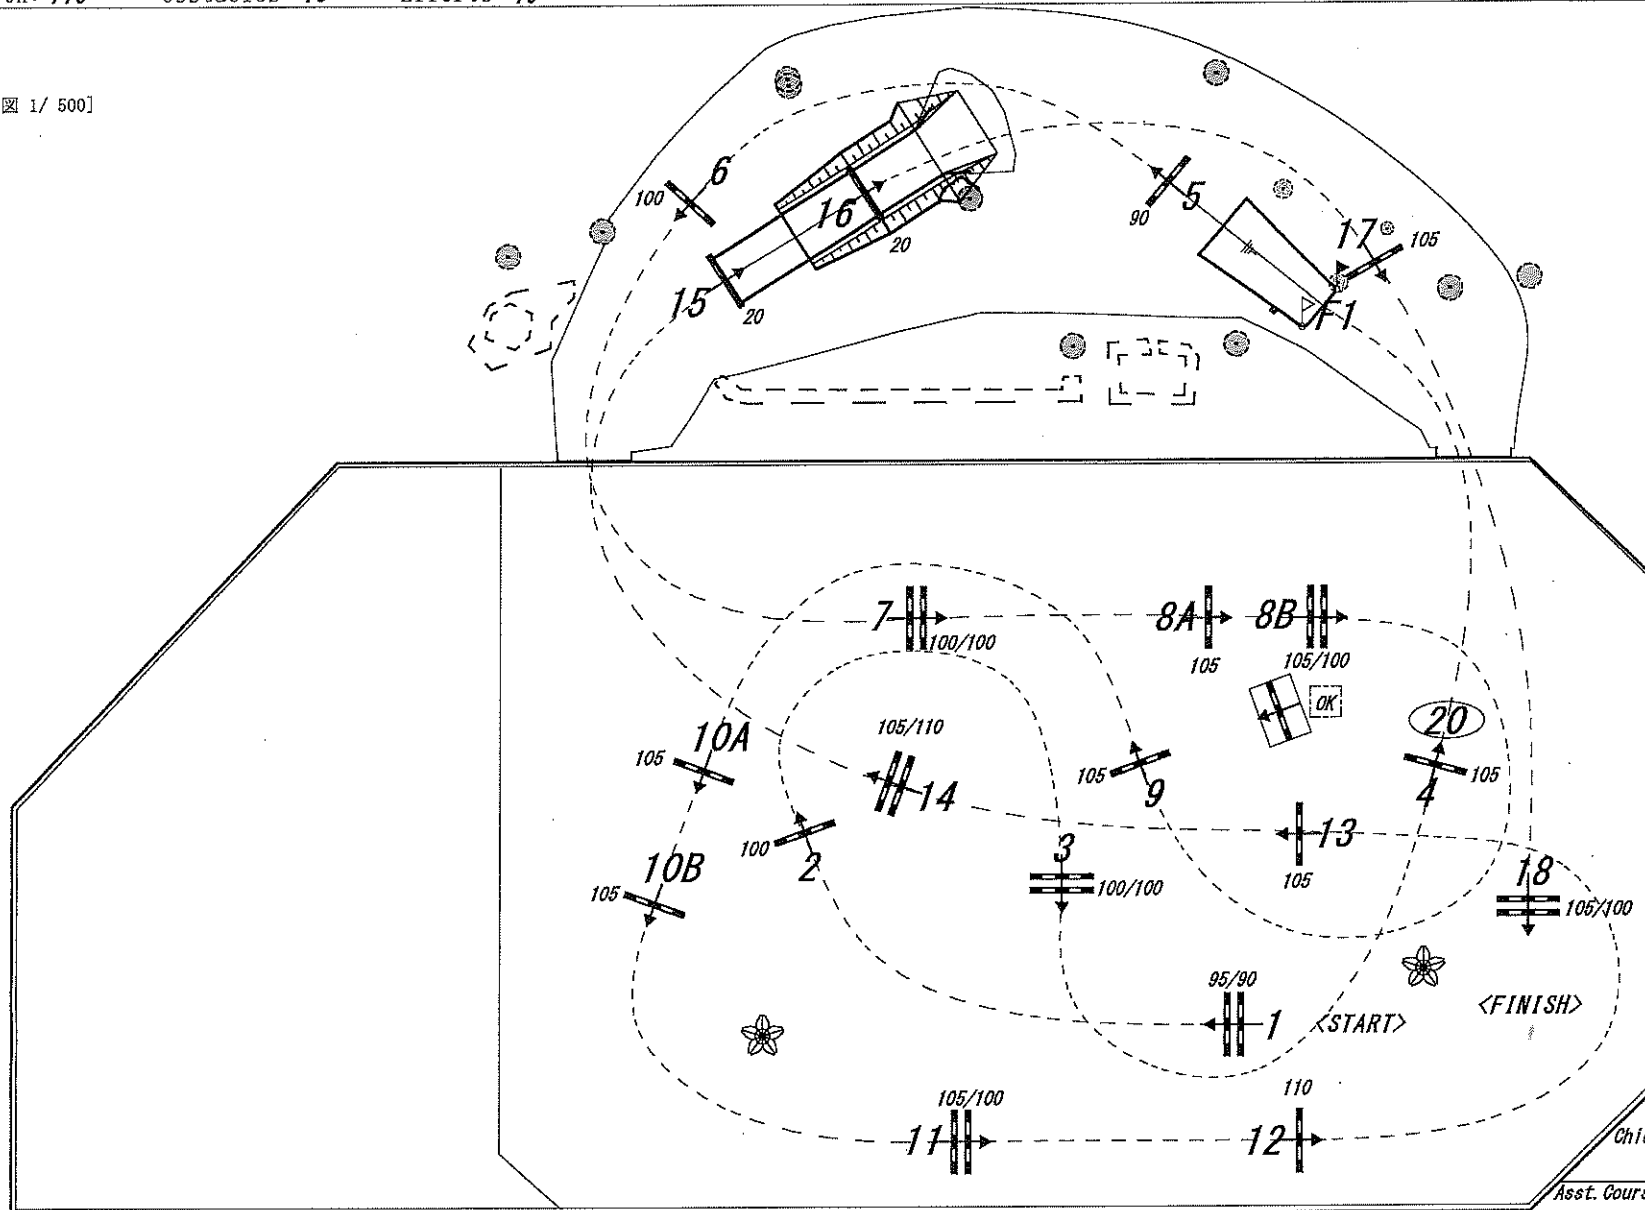

SAGA 2024 馬術競技リハーサル大会
 #6 成年男子・成年女子・少年ダービー競技

Date: 1-2. 6. 2024
 Venue: MIKI HORSE LAND PARK

Table: A FEI Re/Art.: 277

1st. JUMP OFF: (20)-9-10A-10B-11-14-3-12

Speed: 375 m/min
 Length: 800 m
 Time allowed: 128 sec
 Time limit: 256 sec
 Penalty time: sec

Length: 300 m
 Time allowed: 48 sec
 Time limit: 96 sec
 Penalty time: sec

1-4
 2024. 5/31

Height: 110 Obstacles: 18 Efforts: 19

Obstacles: 7 Efforts: 8

[経路図 1/ 500]

Chief Course Designer: MURATA Tatsuya
 Course Designer: KINURA Yuya
 TAKAHASHI Shoichi
 Asst. Course Designer: YAMAGISHI Tatsuhiko
 NAKAMURA Masakazu/ISHIKORI Yutaka
 KOYAKE Toshiitsugu/OMURA Nobuyuki